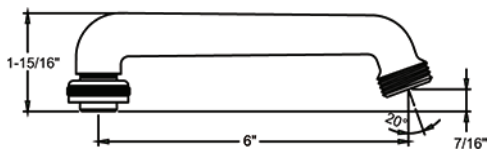

CHARTS

KITCHEN / BATHROOM HANDLE CONFIGURATION OPTIONS

SU-363-JA
10" Swivel Tube Spout With Aerator

SU-363-MA
14" Swivel Tube Spout With Aerator

CS-22004
16" Swivel Tube Spout With Aerator

CS-22005
18" Swivel Tube Spout With Aerator