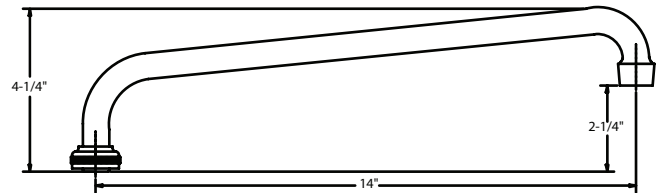

## KITCHEN / BATHROOM HANDLE CONFIGURATION OPTIONS

**SU-363-RA**  
8" Swivel Tube Spout With Aerator

**SU-363-JA**  
10" Swivel Tube Spout With Aerator

**SU-363-LA**  
12" Swivel Tube Spout With Aerator

**SU-363-MA**  
14" Swivel Tube Spout With Aerator