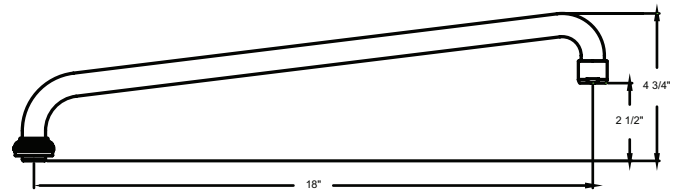

CS-22005
18" Swivel Tube Spout With Aerator