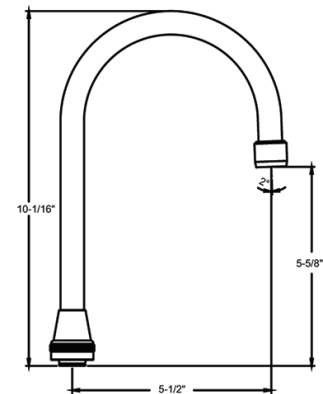

CS-22001 (TSA1)

5-1/2" Swivel Gooseneck Spout With Aerator