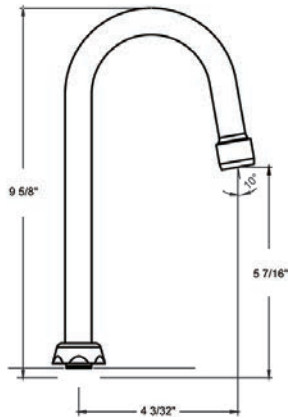

SU-157-KRA

CHARTS

KITCHEN / BATHROOM HANDLE CONFIGURATION OPTIONS

CS-22002

4-3/32" Combo Rigid/Swivel Gooseneck Spout With Aerator

CS-22003