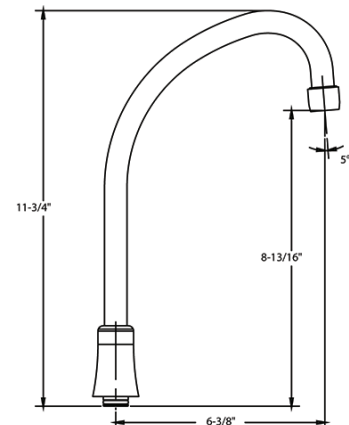

6-3/8" Swivel Tri-Arc Gooseneck Spout With Aerator