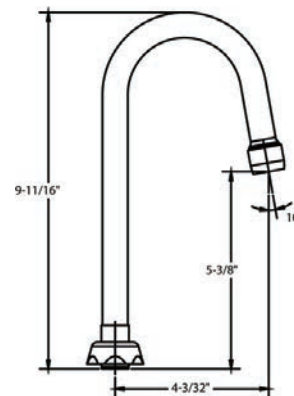

SU-157-GSA 4-3/32" Swivel Gooseneck Spout With Aerator   **CS-25001 (GSA1)** 4-3/32" Swivel Gooseneck Spout With Aerator