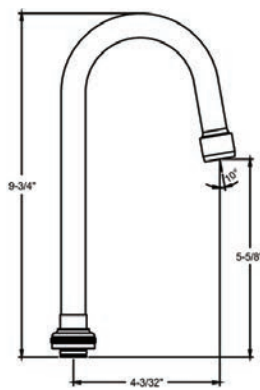

SU-157-GSA 4-3/32" Swivel Gooseneck Spout With Aerator   **CS-25001 (GSA1)** 4-3/32" Swivel Gooseneck Spout With Aerator