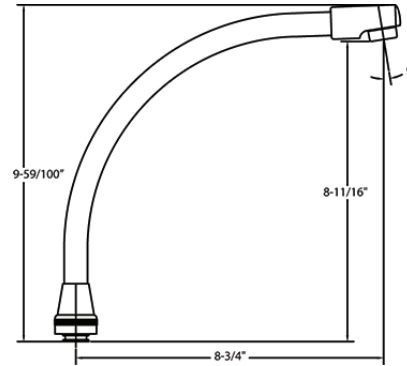

# CHARTS

KITCHEN / BATHROOM HANDLE CONFIGURATION OPTIONS

**SU-357-HSA**

7-1/4" Swivel High Rise Spout With Aerator

**SU-357-WSA**

8-3/4" Swivel Gooseneck Spout With Aerator