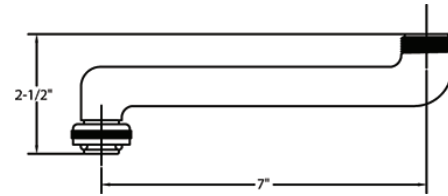

CHARTS

KITCHEN / BATHROOM HANDLE CONFIGURATION OPTIONS

SU-2923-A 5" Cast Brass Swivel Spout With Aerator   **SU - 2775-R-02** 7" Cast Brass Spout Extension Polished Chrome