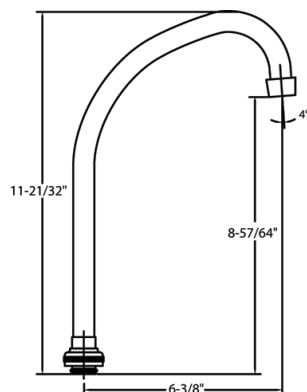

6-3/8" Swivel Tri-Arc Gooseneck Spout With Aerator