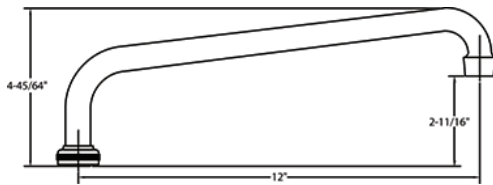

## KITCHEN / BATHROOM HANDLE CONFIGURATION OPTIONS

**SU-363-RA**  
8" Swivel Tube Spout With Aerator

**SU-363-JA**  
10" Swivel Tube Spout With Aerator

**SU-363-LA**  
12" Swivel Tube Spout With Aerator

**SU-363-MA**  
14" Swivel Tube Spout With Aerator