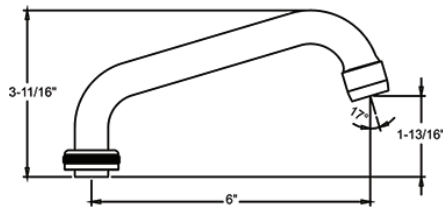

CHARTS

KITCHEN / BATHROOM HANDLE CONFIGURATION OPTIONS

SU-2924-A 6" Tube Spout With Aerator   **SU-157-GRA** 4-3/32" Rigid Gooseneck Spout With Aerator

CENTRAL BRASS