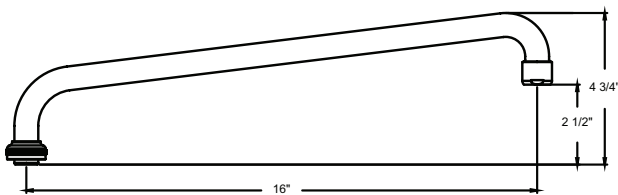

SU-2929-01
6" Hose End Cast Swivel Spout

CS-22004
16" Swivel Tube Spout With Aerator