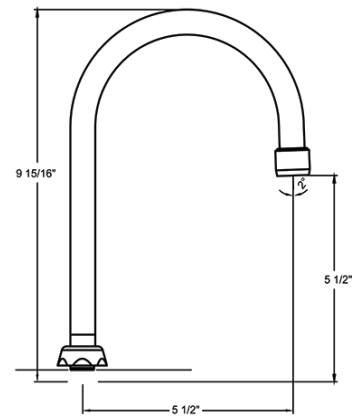

## KITCHEN / BATHROOM HANDLE CONFIGURATION OPTIONS

**CS-22002**

4-3/32" Combo Rigid/Swivel Gooseneck Spout With Aerator

**CS-22003**

5-1/2" Combo Rigid/Swivel Gooseneck Spout With Aerator

**SU-157-KRA**

5-1/2" Rigid Gooseneck Spout With Aerator