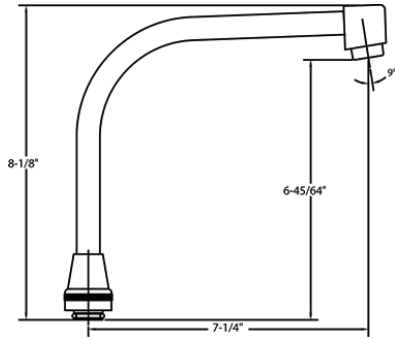

CHARTS

KITCHEN / BATHROOM HANDLE CONFIGURATION OPTIONS

SU-357-HSA

7-1/4" Swivel High Rise Spout With Aerator