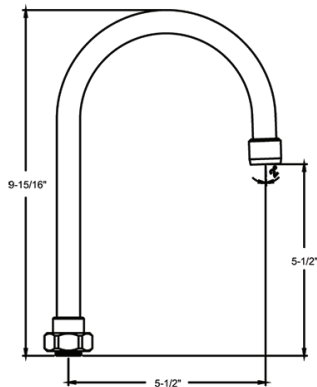

## KITCHEN / BATHROOM HANDLE CONFIGURATION OPTIONS

**CS-22002**

4-3/32" Combo Rigid/Swivel Gooseneck Spout With Aerator

**CS-22003**

5-1/2" Combo Rigid/Swivel Gooseneck Spout With Aerator

**SU-157-KRA**

5-1/2" Rigid Gooseneck Spout With Aerator